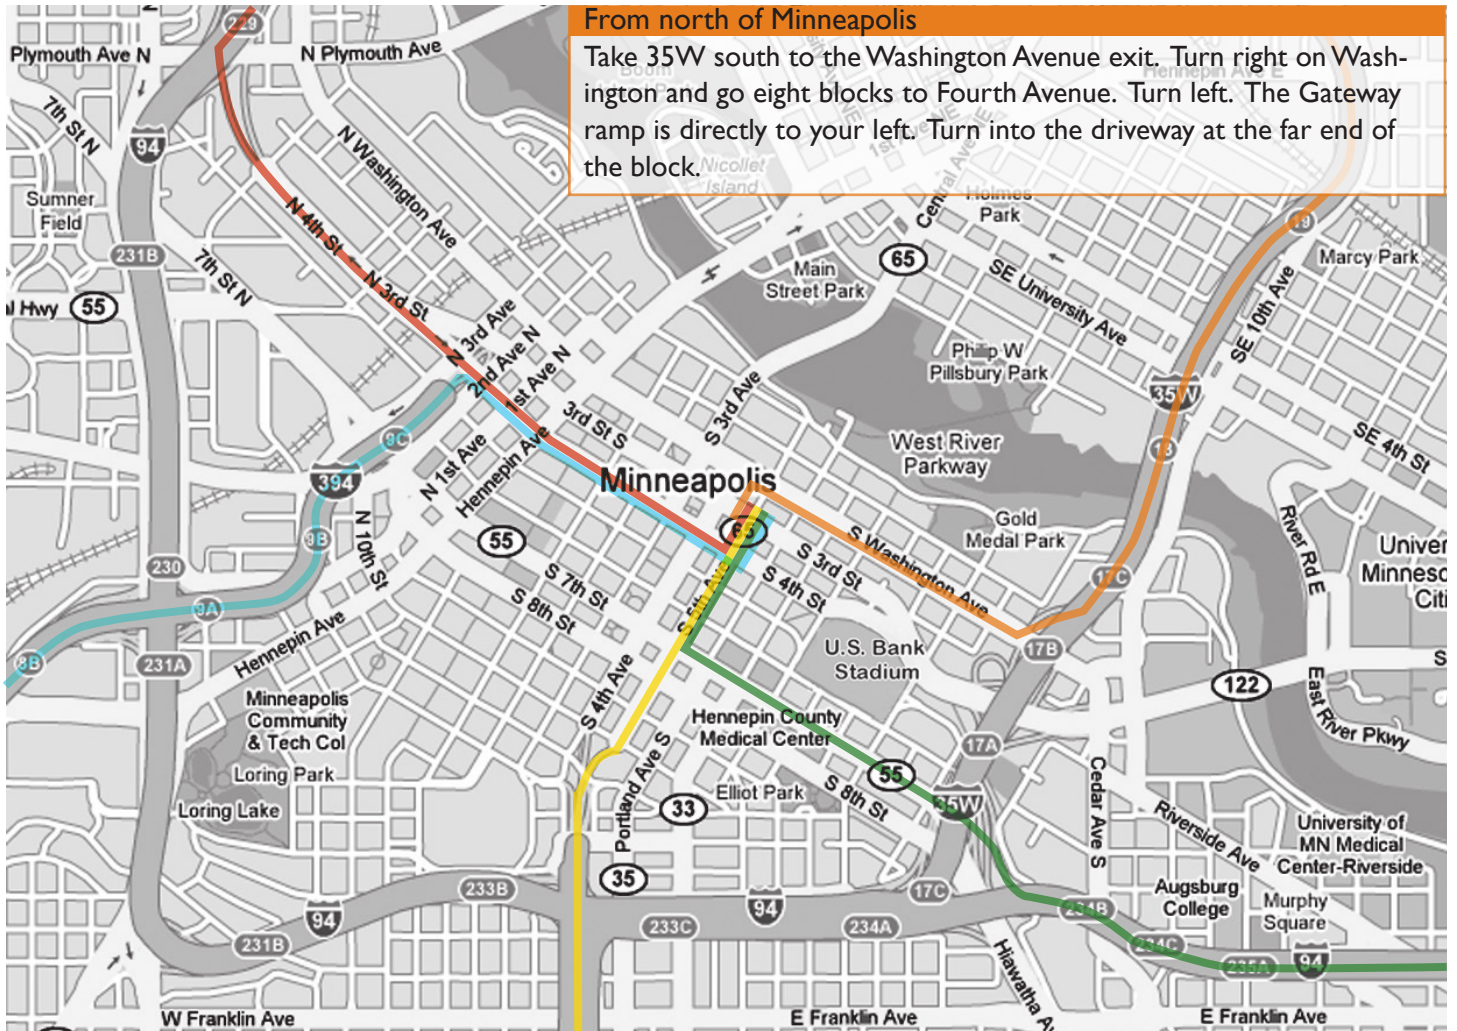

DIRECTIONS FROM PARKING RAMPS

From either adjacent parking ramp (green), go to the skyway (listed in the elevator) and then follow the signs to the North Building of the Grain Exchange (corner of 3rd Street and 4th Avenue).

From north of Minneapolis

Take 35W south to the Washington Avenue exit. Turn right on Washington and go eight blocks to Fourth Avenue. Turn left. The Gateway ramp is directly to your left. Turn into the driveway at the far end of the block.

From west or northwest of Minneapolis

Take I-94 East to the 4th Street exit. Stay on 4th Street through downtown (changes from North 4th Street to South 4th Street at Hennepin Avenue) to 5th Avenue and turn left. Just before 3rd Street is the Haaf Ramp (left side of the street); just after 3rd is the Gateway Ramp (left side of street).

From east of Minneapolis

Take I-94 West to the 7th Street exit. Follow 7th Street to 5th Avenue and turn right. Go four blocks. Just before 3rd Street is the Haaf Ramp (left side of the street); just after 3rd is the Gateway Ramp (left side of street).