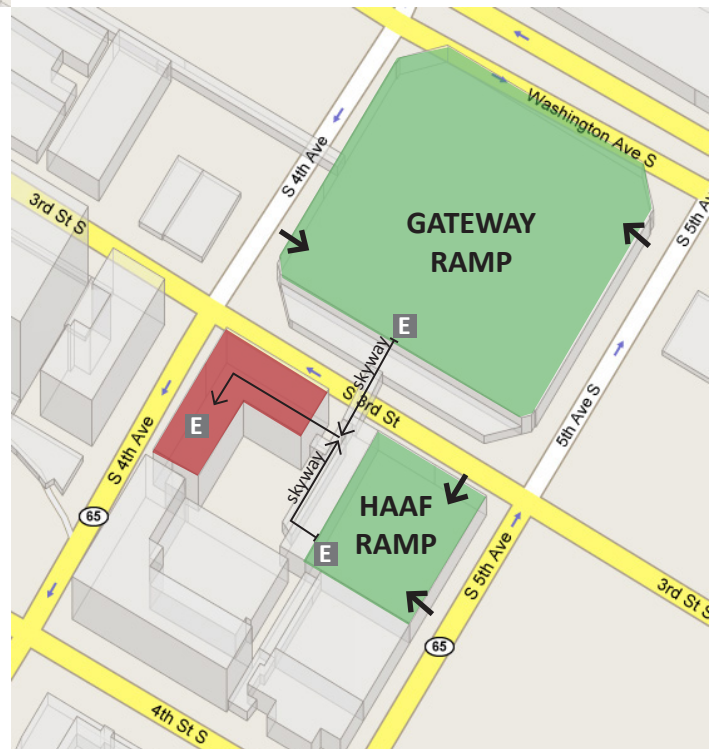

DIRECTIONS FROM PARKING RAMPS

From either adjacent parking ramp (green), go to the skyway (listed in the elevator) and then follow the signs to the North Building of the Grain Exchange (corner of 3rd Street and 4th Avenue).

You can also enter the building at street level on 4th Avenue.

Take the elevator to the 6th floor. Turn left and you will see our door at the end of the hall.